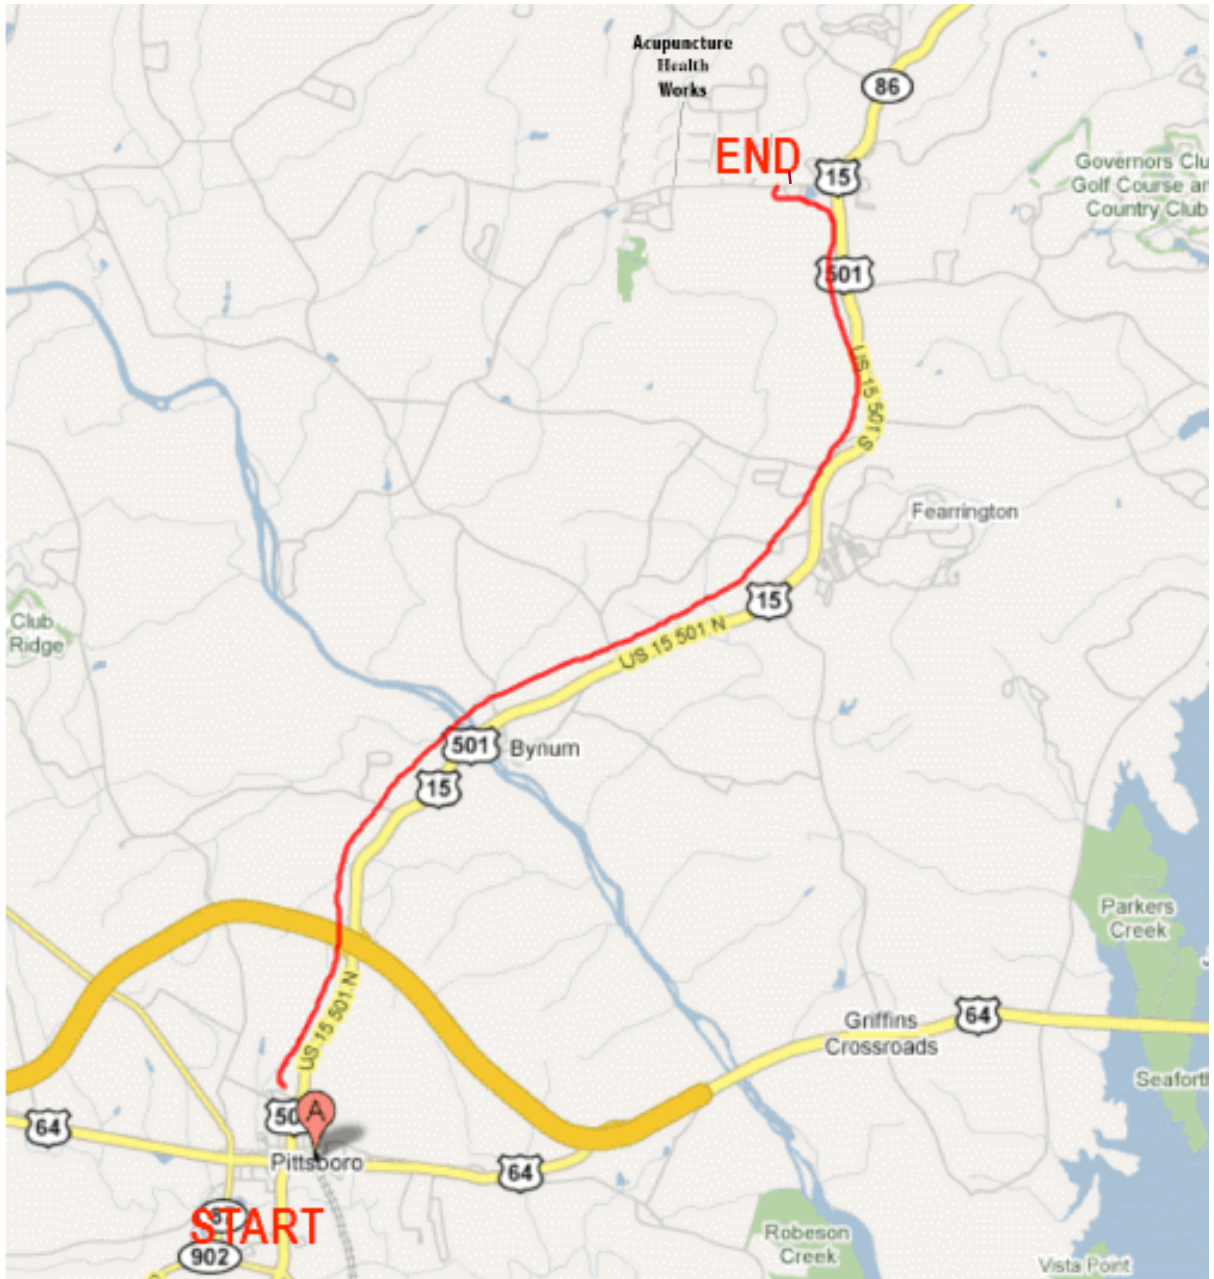

to *Acupuncture Health Works*

From Pittsboro traffic circle:

Go north 11½ miles on US 15/501.

Turn left on Mann's Chapel Road at the stop light by Cole Park Plaza.

Continue west ¼ mile on Mann's Chapel Road.

Turn right on Valley Meadow Drive.

Turn right into the first driveway at 34 Valley Meadow Drive.

Pause at the sensor
outside the deer gate.
The gate will automatically
open **toward** you, slowly.

Park in the small parking
lot to your left, next to the
gate. Enter the walkway.