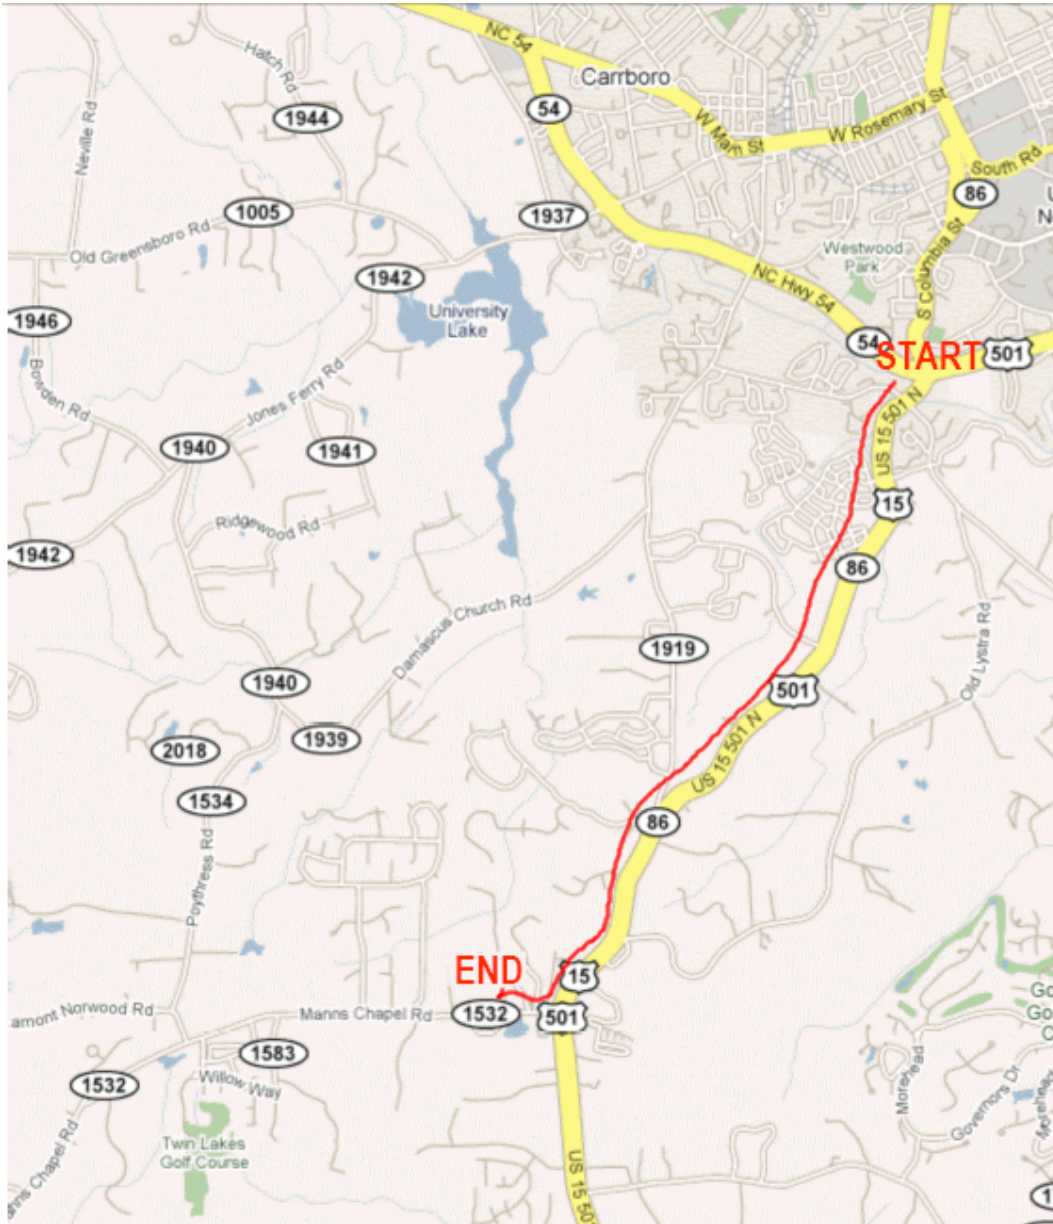

to *Acupuncture Health Works*

From intersection of US 54 and US 15/501 south in Chapel Hill:

Go south 4 miles on US 15/501 towards Pittsboro.

Turn right at Mann's Chapel Road at the stop light by Cole Park Plaza.

Continue west ¼ mile on Mann's Chapel Road.

Turn right on Valley Meadow Drive.

Turn right into the first driveway at 34 Valley Meadow Drive.

Pause at the sensor
outside the deer gate.
The gate will automatically
open **toward** you, slowly.

Park in the small parking
lot to your left, next to the
gate. Enter the walkway.

Follow the walkway . . .

. . . to *Acupuncture Health Works*:

WELCOME!

Come on into the waiting room, or wait
outside, and Debbie will be with you shortly.